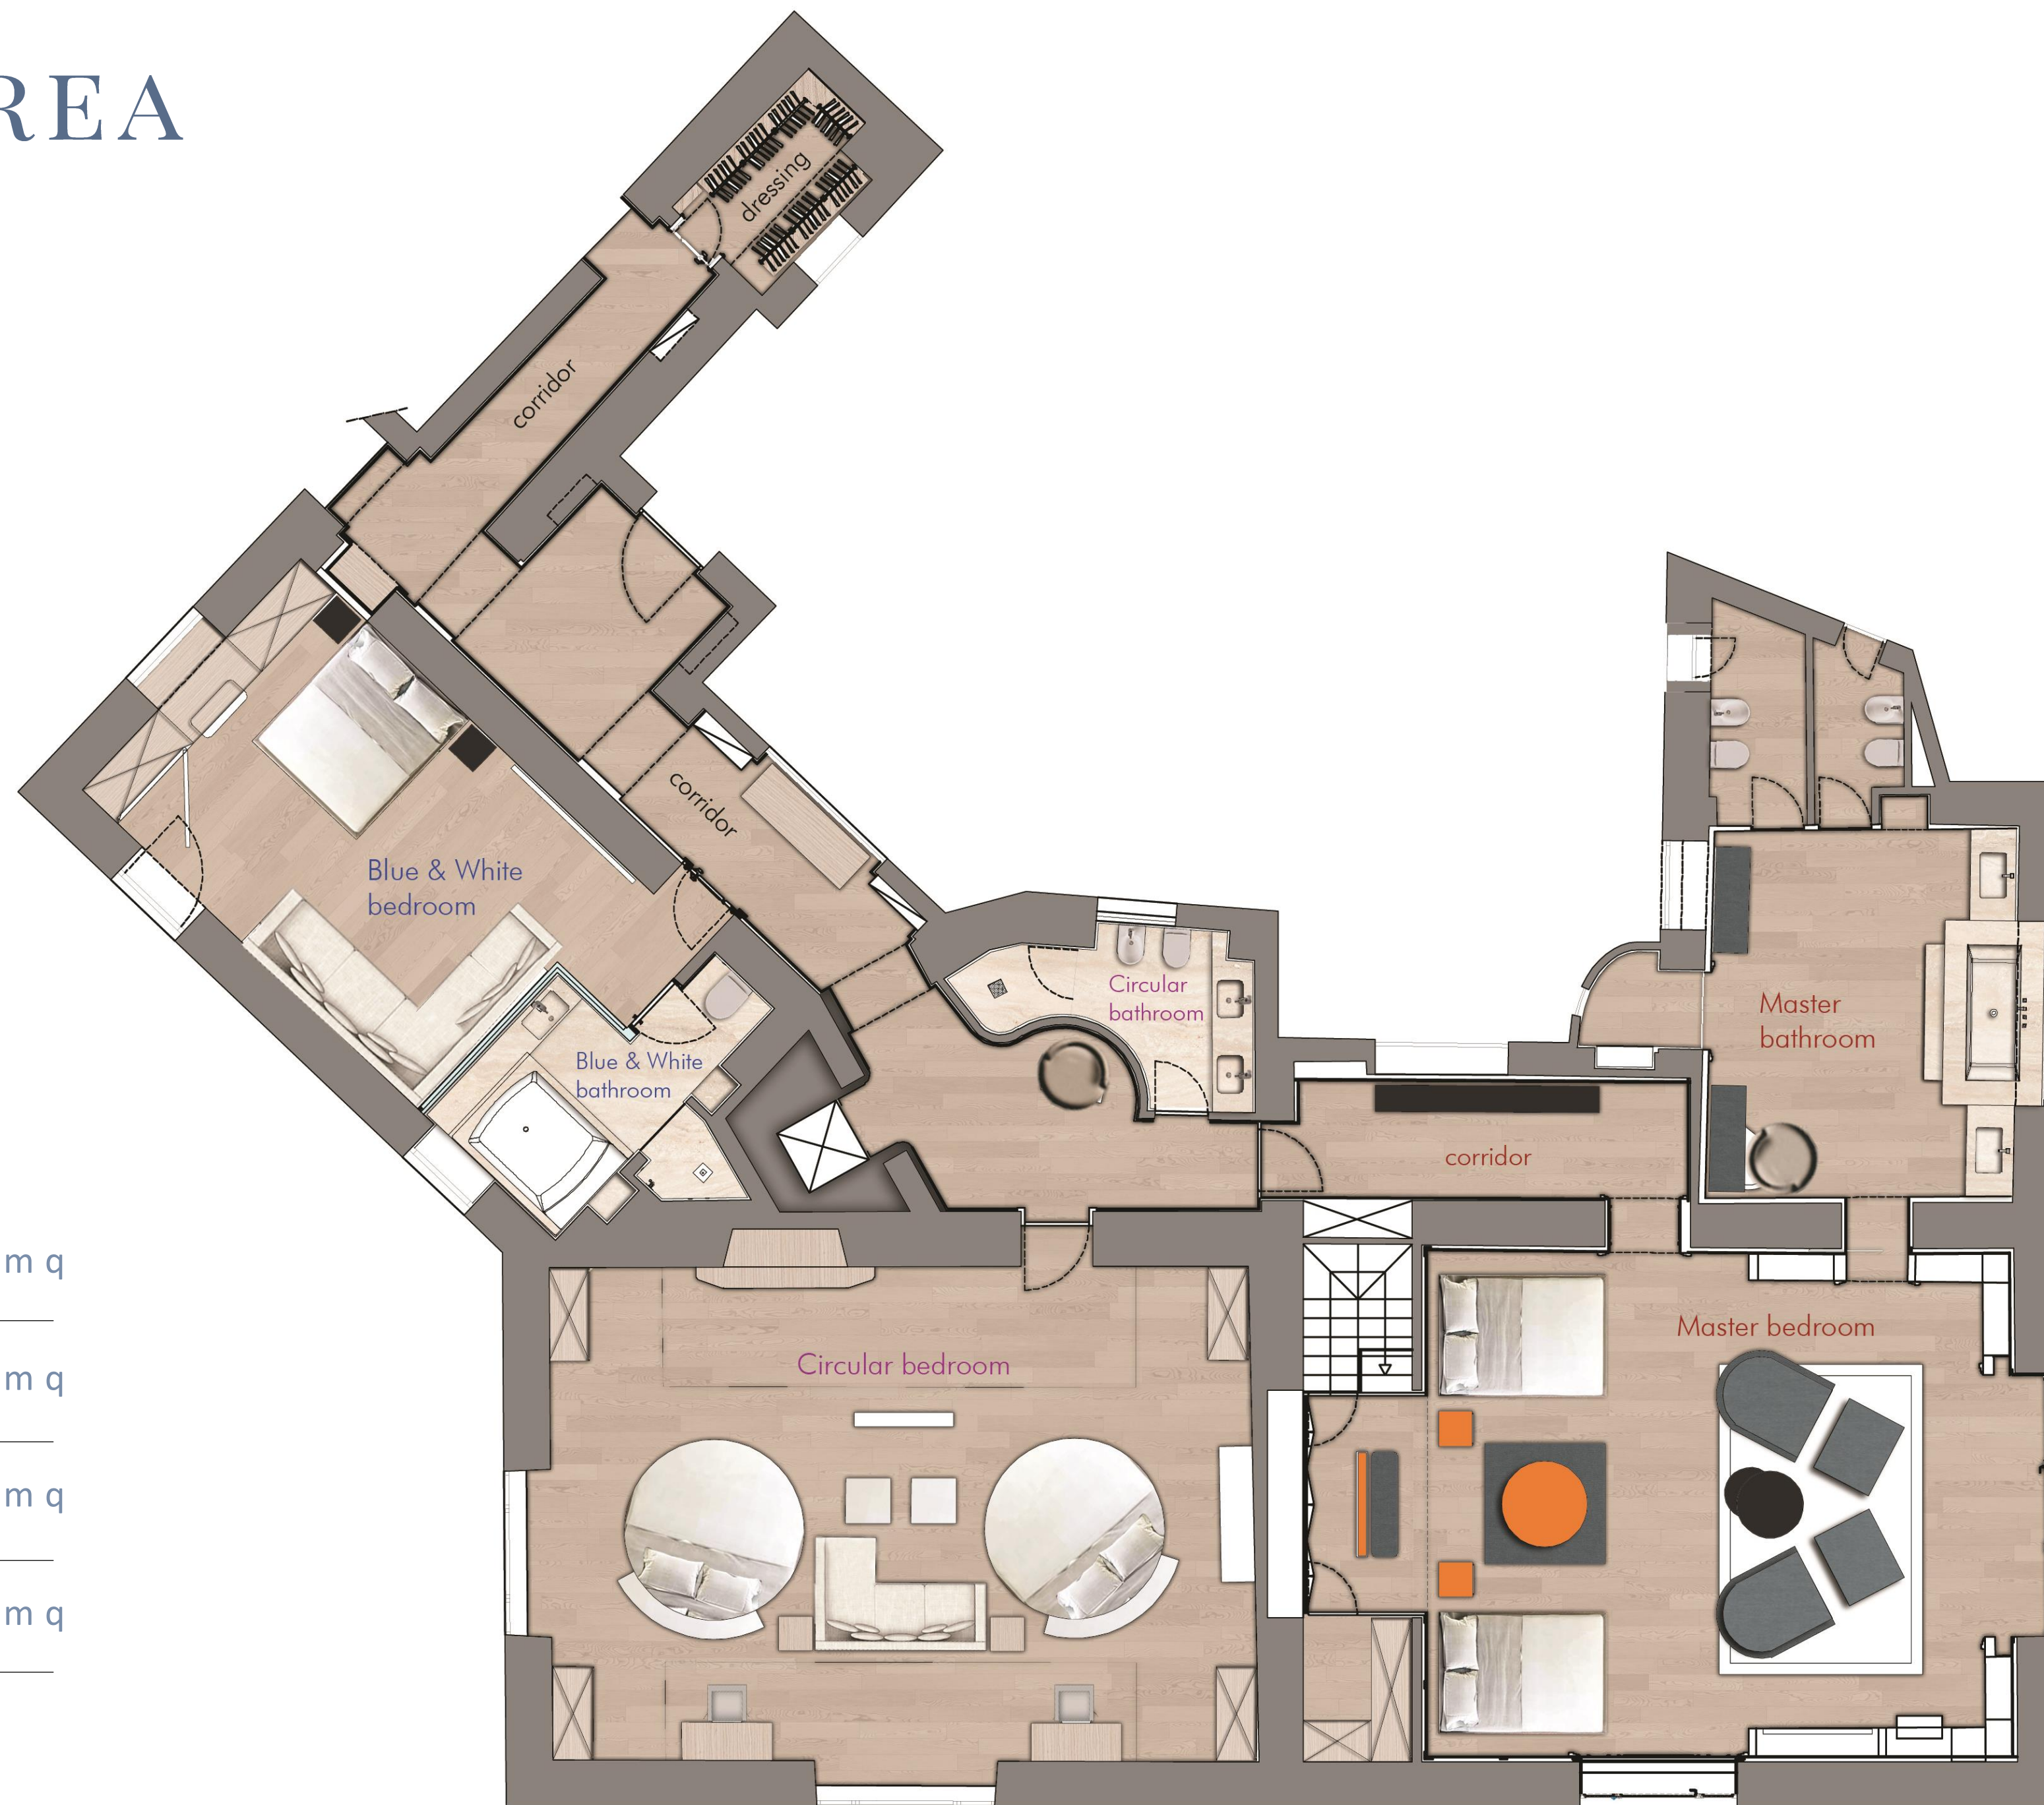

NIGHTLIFE AREA

PLAN - 230MQ

THE ULTIMATE LUXURY EXPERIENCE

Master bedroom 98 mq

Blue & White bedroom 38 mq

Circular bedroom 62 mq

Corridor 32 mq