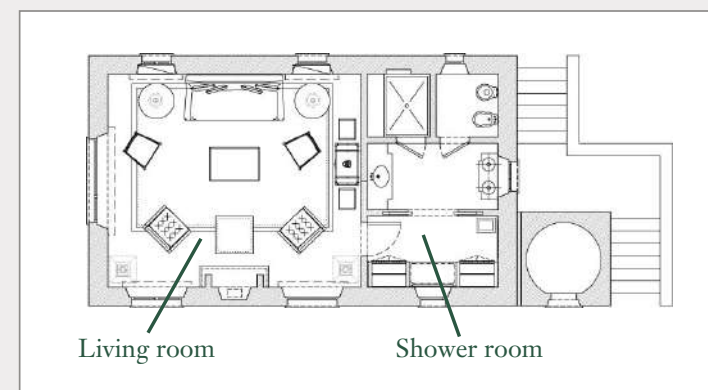

## VILLA STABBI

Large and cozy living room with original Tuscan fireplace.

Spacious fully equipped kitchen with convenient island.

VILLA STABBI

Double bedroom – First floor

Master bedroom

Twin bedroom - First Floor

Dining room

VILLA STABBI

Ground Floor

VILLA STABBI

First Floor

Private Annex Bedroom Suite

Pool lodge

#### GROUND FLOOR

Living room with spacious, comfortable seating, Tuscan fireplace, and separate dining area

Fully-equipped kitchen

Laundry room (washing and drying machines)

Restroom

Single bedroom with en-suite shower room

#### FIRST FLOOR

Master bedroom with king-size bed, walk-in wardrobe, and en-suite bath & shower room

Double bedroom with en-suite bath & shower room

Twin bedroom with en-suite bath & shower room