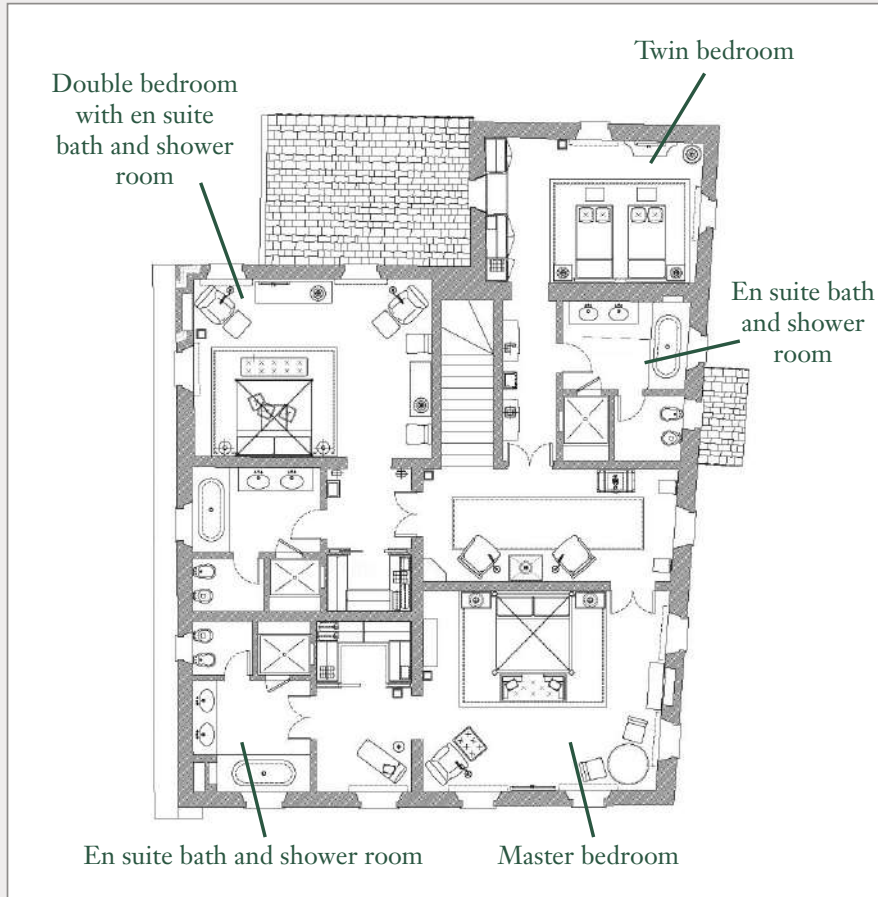

## VILLA STABBI

Large and cozy living room with original Tuscan fireplace.

Spacious fully equipped kitchen with convenient island.

VILLA STABBI

Double bedroom – First floor

Master bedroom

Twin bedroom - First Floor

Dining room

VILLA STABBI

Ground Floor

VILLA STABBI

First Floor

Private Annex Bedroom Suite

Pool lodge

#### GROUND FLOOR

Living room with spacious, comfortable seating, Tuscan fireplace, and separate dining area

Fully-equipped kitchen

Laundry room (washing and drying machines)

Restroom

Single bedroom with en-suite shower room

#### FIRST FLOOR

Master bedroom with king-size bed, walk-in wardrobe, and en-suite bath & shower room

Double bedroom with en-suite bath & shower room

Twin bedroom with en-suite bath & shower room