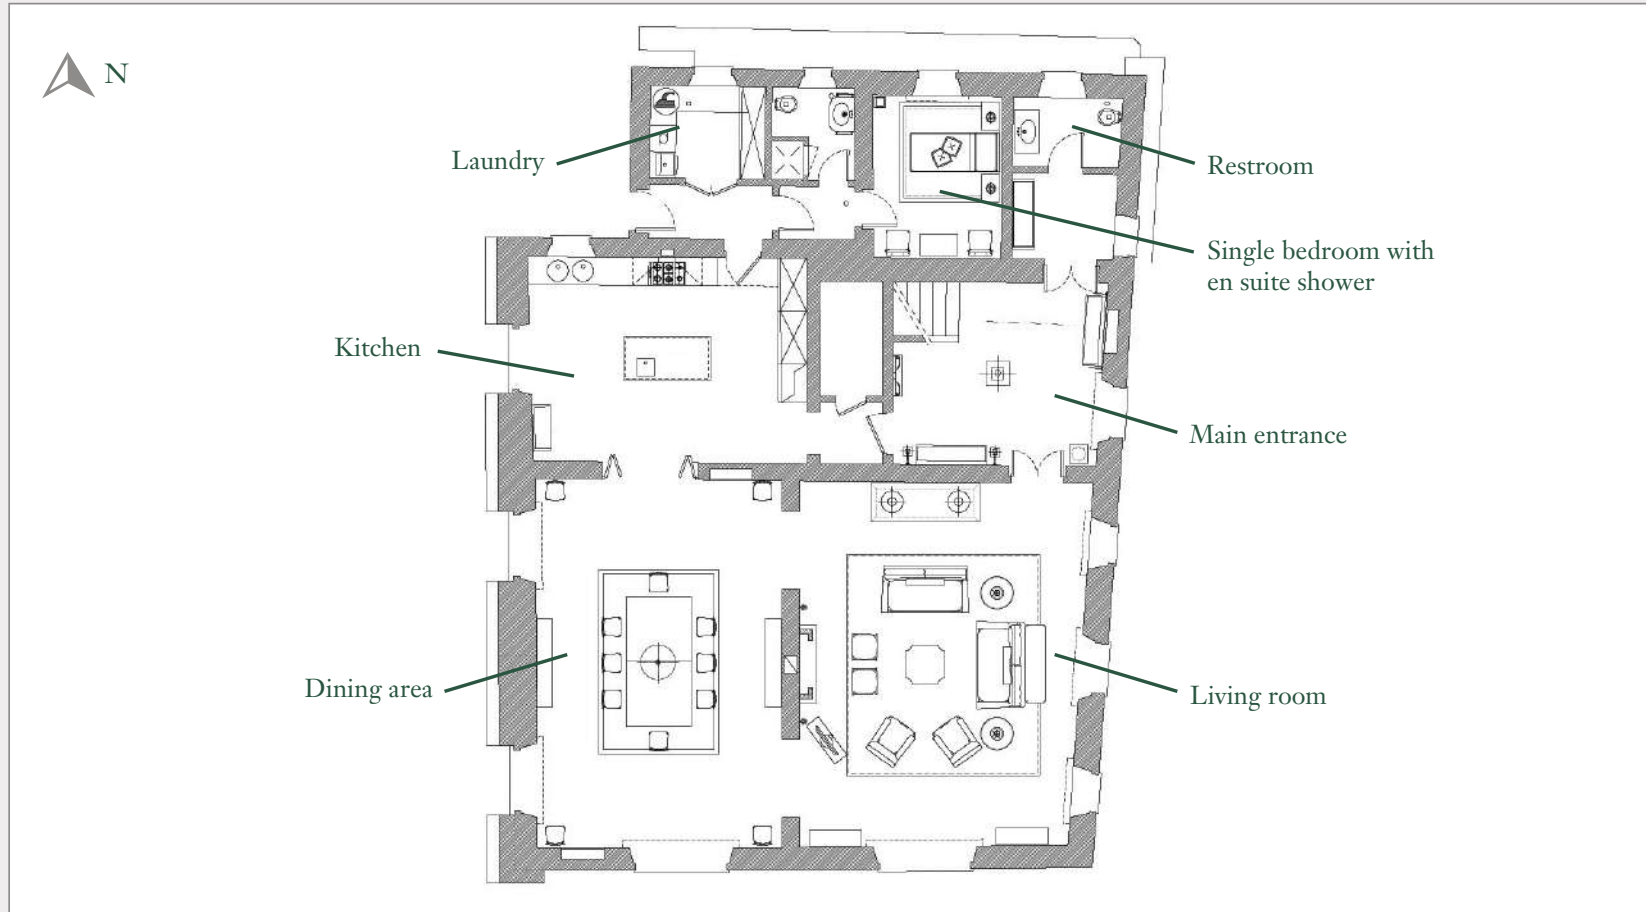

## VILLA STABBI

Large and cozy living room with original Tuscan fireplace.

Spacious fully equipped kitchen with convenient island.

VILLA STABBI

Double bedroom – First floor

Master bedroom

Twin bedroom - First Floor

Dining room

VILLA STABBI

Ground Floor

VILLA STABBI

First Floor

Private Annex Bedroom Suite

Pool lodge

#### GROUND FLOOR

Living room with spacious, comfortable seating, Tuscan fireplace, and separate dining area

Fully-equipped kitchen

Laundry room (washing and drying machines)

Restroom

Single bedroom with en-suite shower room

#### FIRST FLOOR

Master bedroom with king-size bed, walk-in wardrobe, and en-suite bath & shower room

Double bedroom with en-suite bath & shower room

Twin bedroom with en-suite bath & shower room