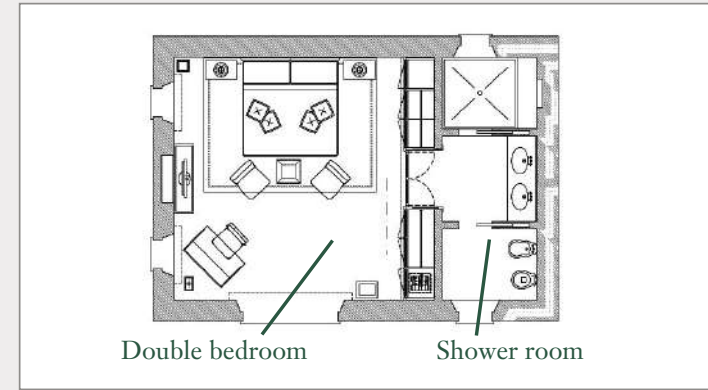

## VILLA STABBI

Large and cozy living room with original Tuscan fireplace.

Spacious fully equipped kitchen with convenient island.

VILLA STABBI

Double bedroom – First floor

Master bedroom

Twin bedroom - First Floor

Dining room

VILLA STABBI

Ground Floor

VILLA STABBI

First Floor

Private Annex Bedroom Suite

Pool lodge

#### GROUND FLOOR

Living room with spacious, comfortable seating, Tuscan fireplace, and separate dining area

Fully-equipped kitchen

Laundry room (washing and drying machines)

Restroom

Single bedroom with en-suite shower room

#### FIRST FLOOR

Master bedroom with king-size bed, walk-in wardrobe, and en-suite bath & shower room

Double bedroom with en-suite bath & shower room

Twin bedroom with en-suite bath & shower room